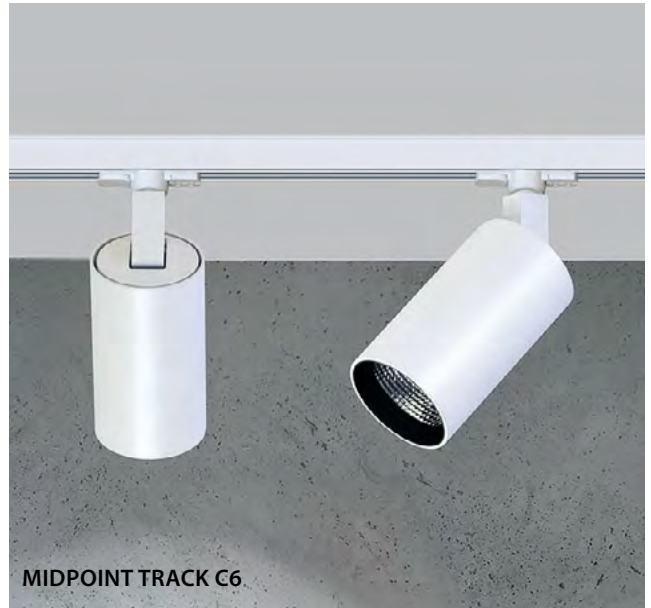

EMERGENCY | 47

TRACK

lightnet

Highlighting Architecture

Distributore Lightnet per l'Italia
Lightnet distributor for Italy

TABLE

FLOOR

BEAM ME UP S6 - FLOOR