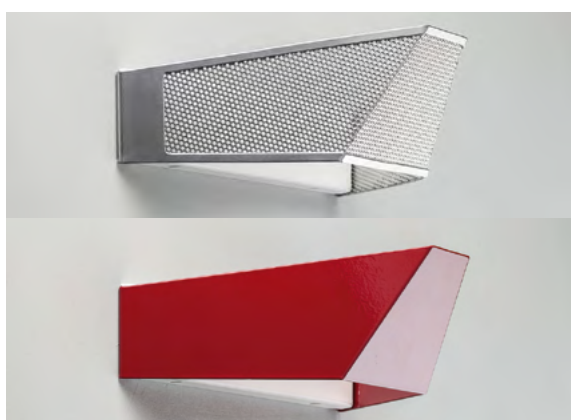

GIÒ		230V 50Hz C11 IP20/IP65			
GIÒ	10W	LED 3000K/4000K	200mm	DIR	ES5200
	10+10W	LED 3000K/4000K	200mm	DIR/INDIR	ES5205
GIÒ LONG	20W	LED 3000K/4000K	400mm	DIR	ES5210
	20+20W	LED 3000K/4000K	400mm	DIR/INDIR	ES5215