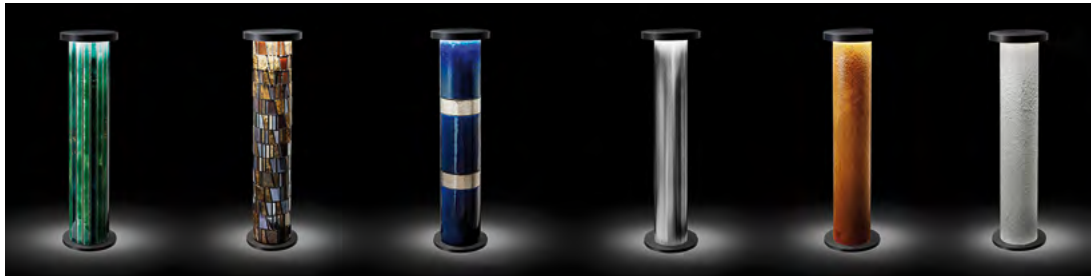

GEMINI **230V 50HZ CL2 IP65**

12W	LED 3000K/4000K	DIR	EI7510

Notes: available in stone-covered luxury version

ANDROMEDA **230V 50HZ CL2 IP67**

6W	3 LED 3000K/4000K	DIR	EI7520

6W + 6W	3+3 LED 3000K/4000K	DIR/INDIR	EI7525