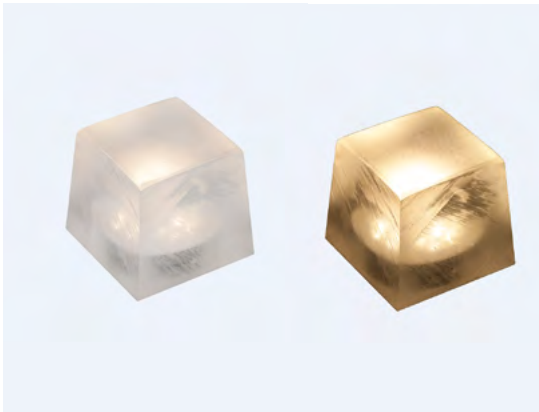

SANPIETRINO	Separate Driver	230V 50Hz CL1/2 IP67	
3,6W	3 LED 3000K/4000K	OPAL	EP3111
6W	3 LED 3000K/4000K	OPAL	EP3111