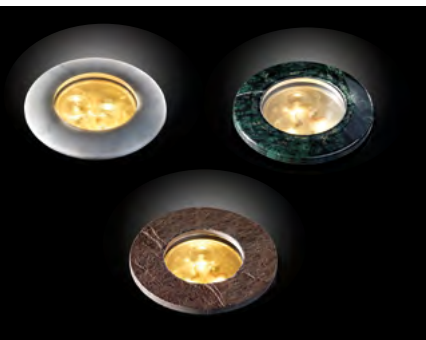

EMERGENCY | 47

TRACK

lightnet

Highlighting Architecture

Distributore Lightnet per l'Italia
Lightnet distributor for Italy

TABLE

FLOOR

BEAM ME UP S6 - FLOOR