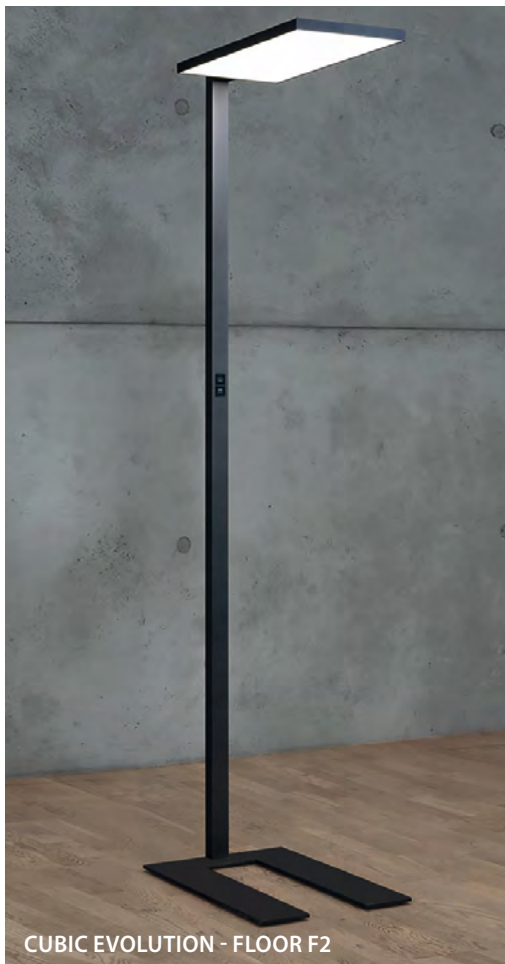

BEAM ME UP S6 - FLOOR

CUBIC EVOLUTION - FLOOR F2