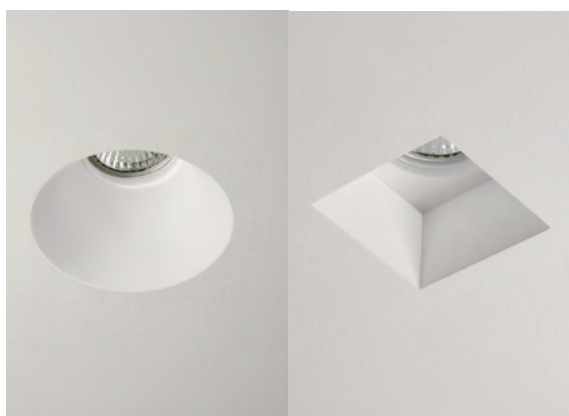

CANOVA RECESSED		230V 50Hz Cl1 IP20		
GU10	FIX	Round	EJ3700	
GU10	FIX	Square	EJ3710